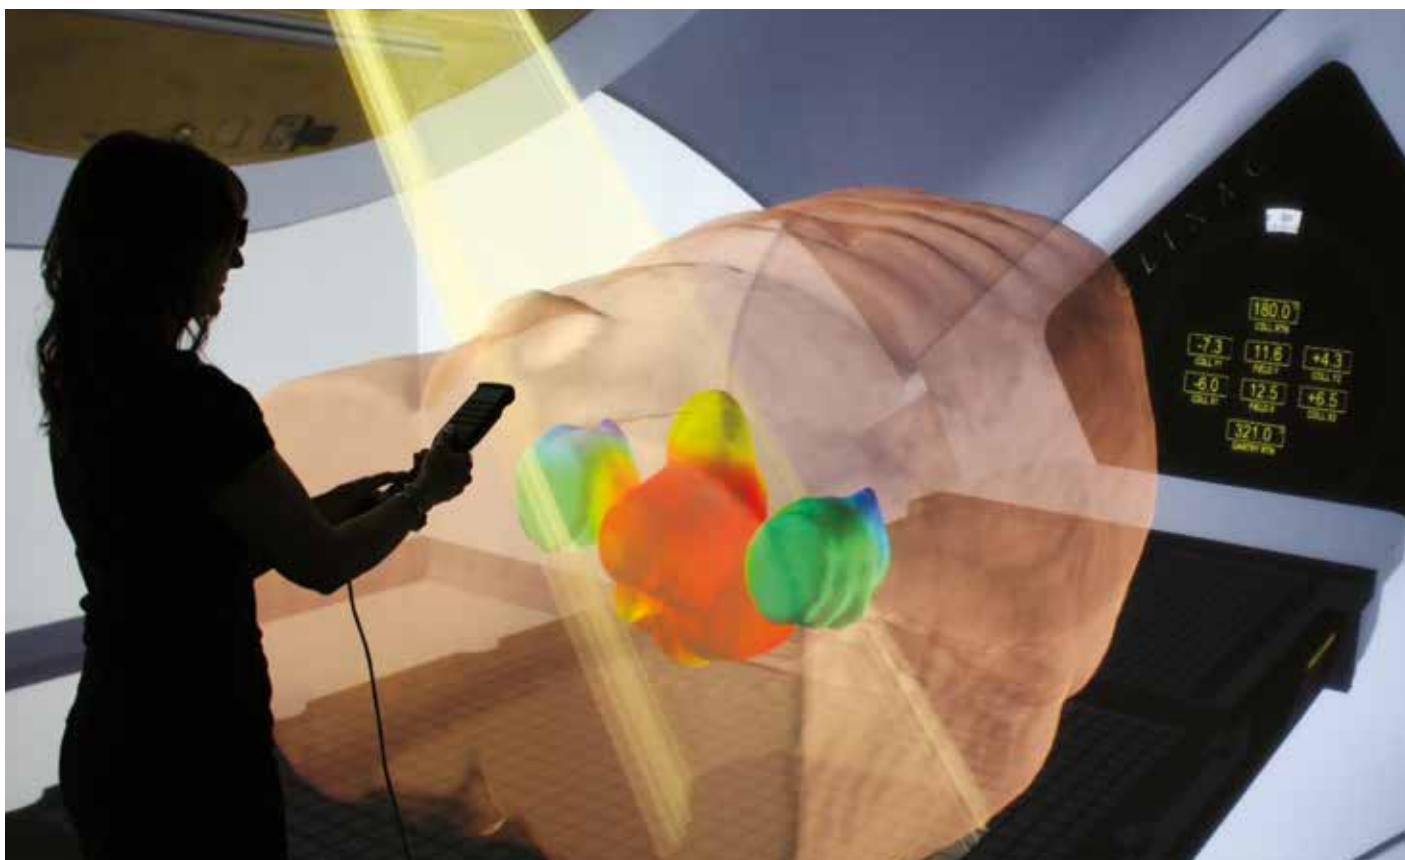

VERT™

The flight simulator for Linacs

A proven training tool providing a safe, non-pressed learning environment

Imaging showing a Linac, prostate plan and dose colourwash option. The real-hand pendant controller assists students to learn vital psychomotor skills prior to clinical placement.

Do you want to help students understand complex theoretical concepts?

Are you developing techniques and providing an ongoing program to train staff?

Would you like to provide information to patients in a highly visual way that aids understanding?

Bring the Linac to the classroom. Bridge the gap between theory and practice.

What can VERT™ be used for?

- Student education
- Technique development and review
- Provide information to patients regarding their treatment to reduce anxiety and increase compliance
- Demonstration of theoretical concepts without being in a Linac room
- Continuing education
- Educating Medical Students on the equipment, concepts and techniques of radiation therapy
- Share radiation therapy technology and techniques with allied health professions
- Open days and department tours