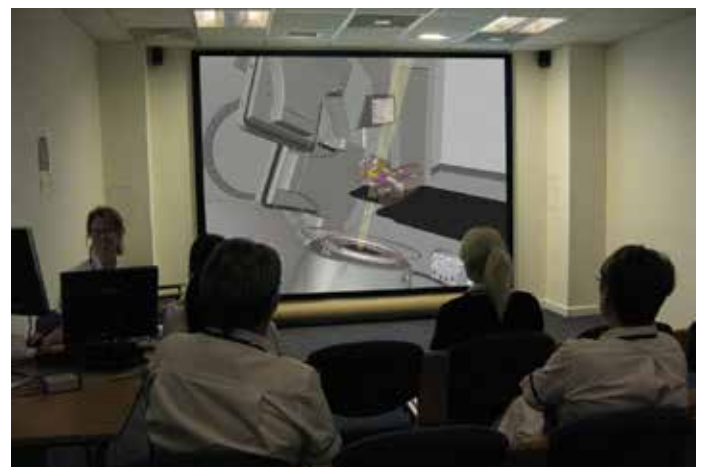

Seminar VERT™ system